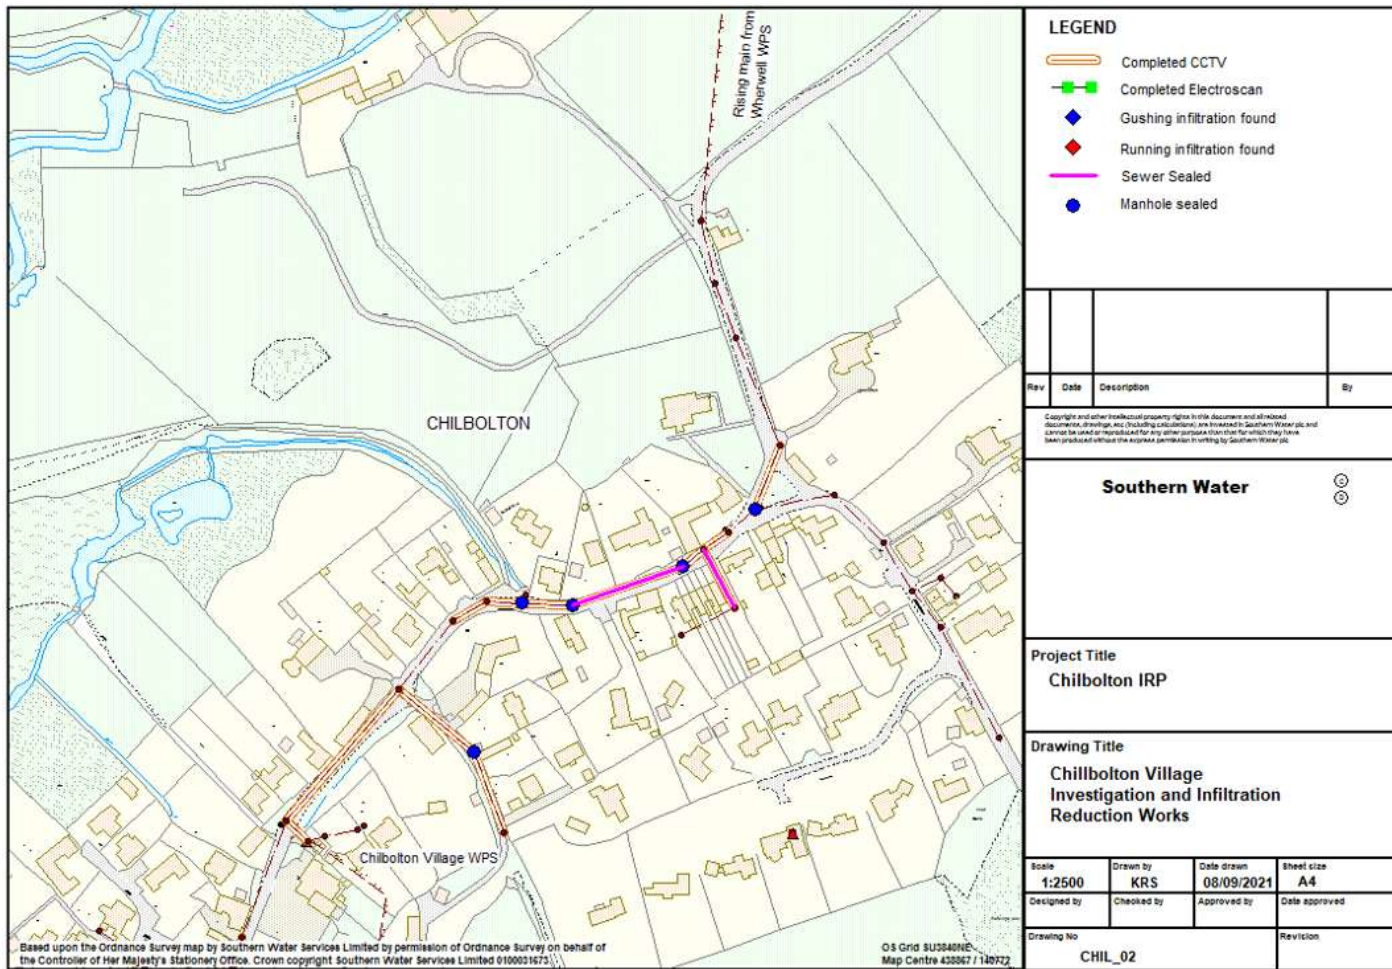

Chilbolton Infiltration Plan

Appendix A – work complete

from
Southern
Water 

The logo graphic for Southern Water, consisting of three stylized blue waves of varying heights, positioned to the right of the word "Water".

Reference Plan

Detailed plan 1

Detailed plan 2

Detailed plan 3