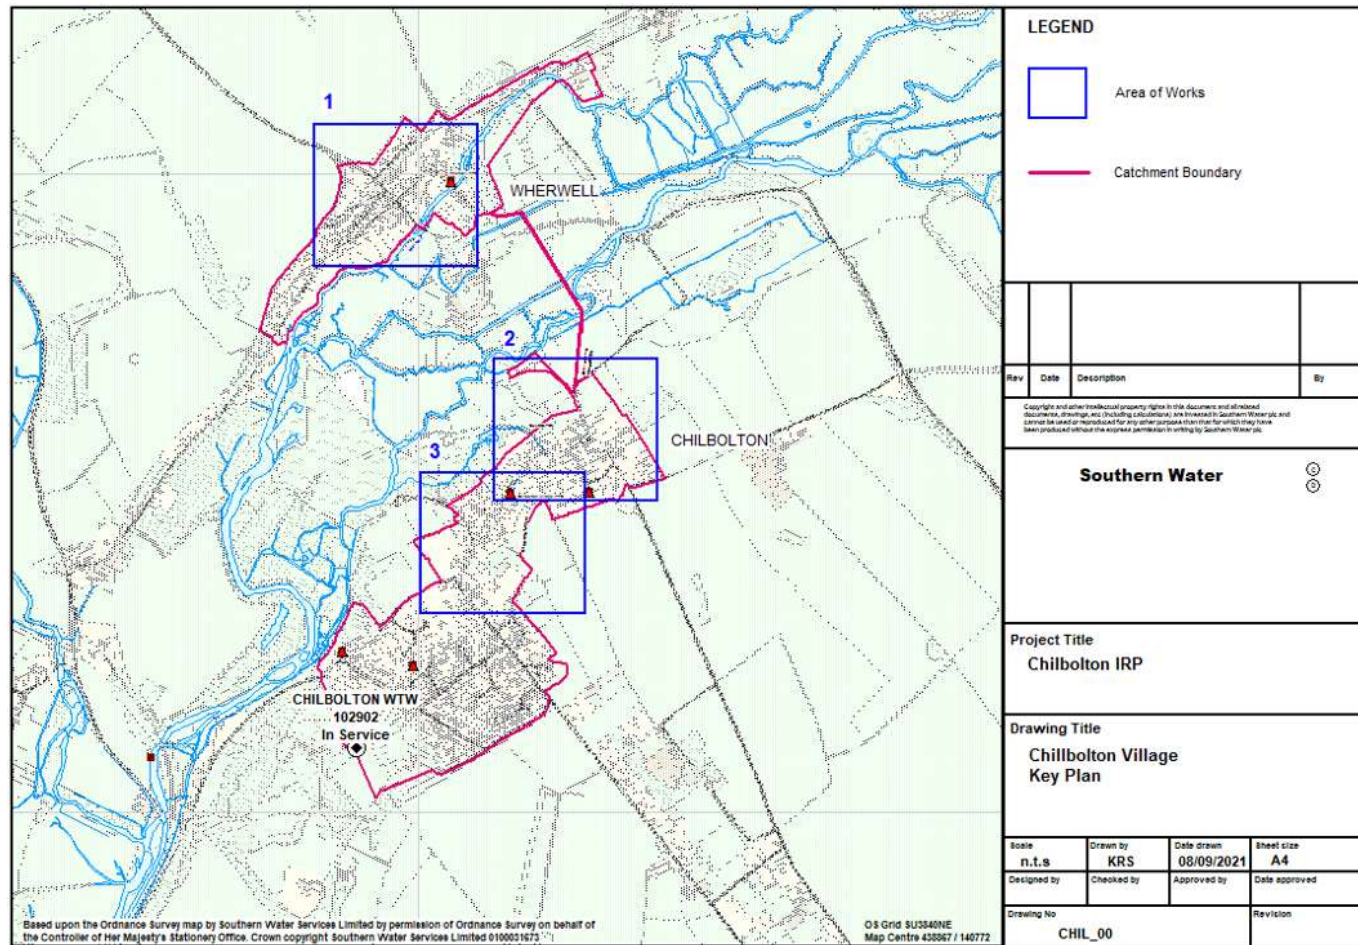

Chilbolton Infiltration Plan

Appendix A – work complete

from
Southern
Water 

The logo graphic for Southern Water, consisting of three stylized blue waves of varying heights, positioned to the right of the word "Water".

Reference Plan

Detailed plan 1

Detailed plan 2

Detailed plan 3