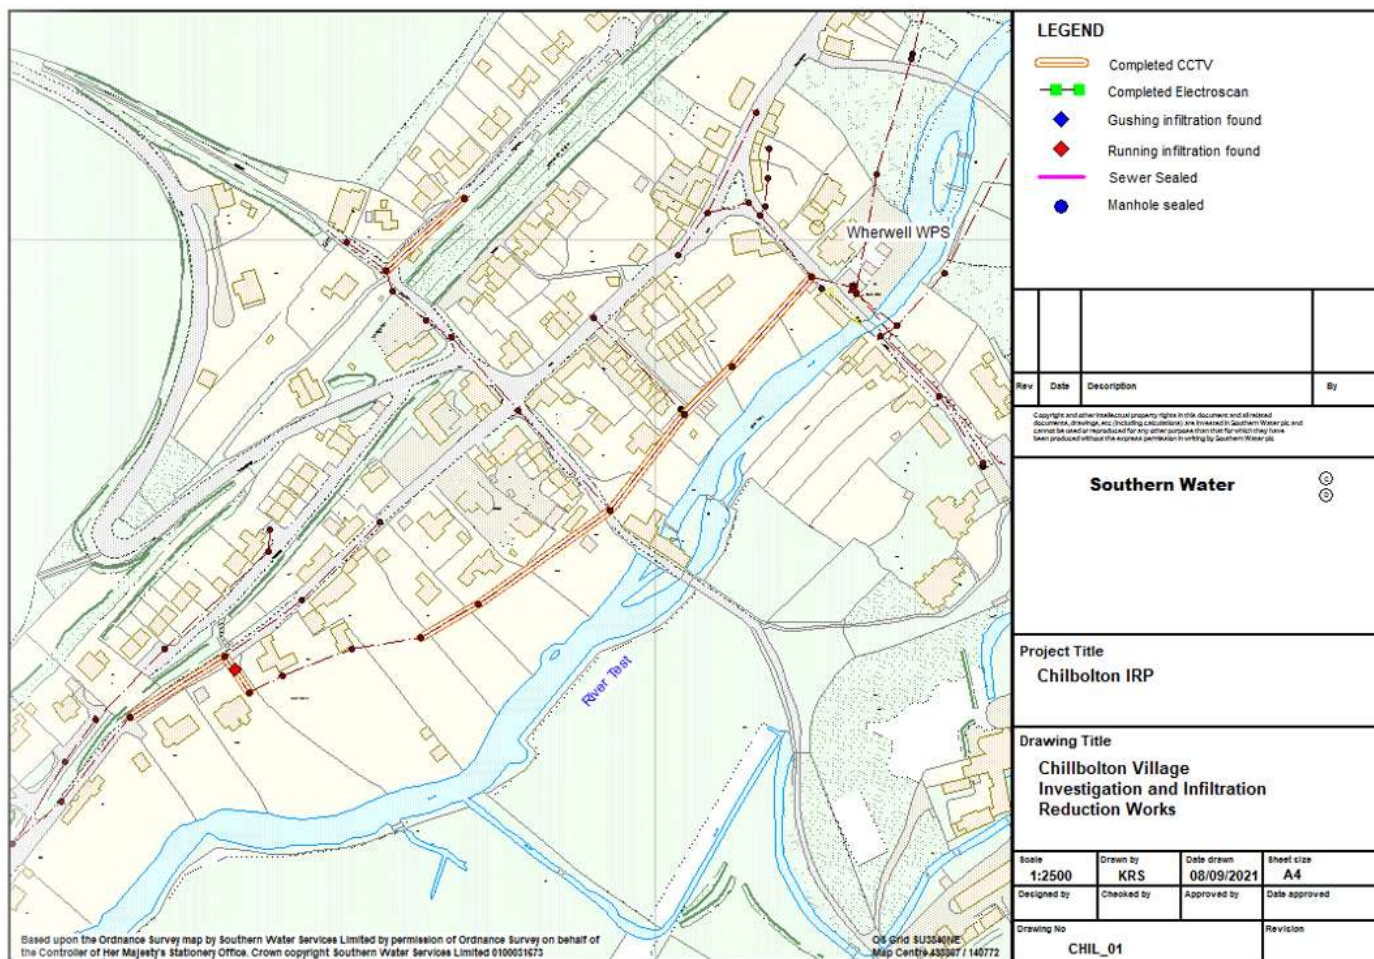

Chilbolton Infiltration Plan

Appendix A – work complete

from
Southern
Water 

The logo graphic for Southern Water, consisting of three stylized blue waves of varying heights, positioned to the right of the word "Water".

Reference Plan

Detailed plan 1

Detailed plan 2

Detailed plan 3